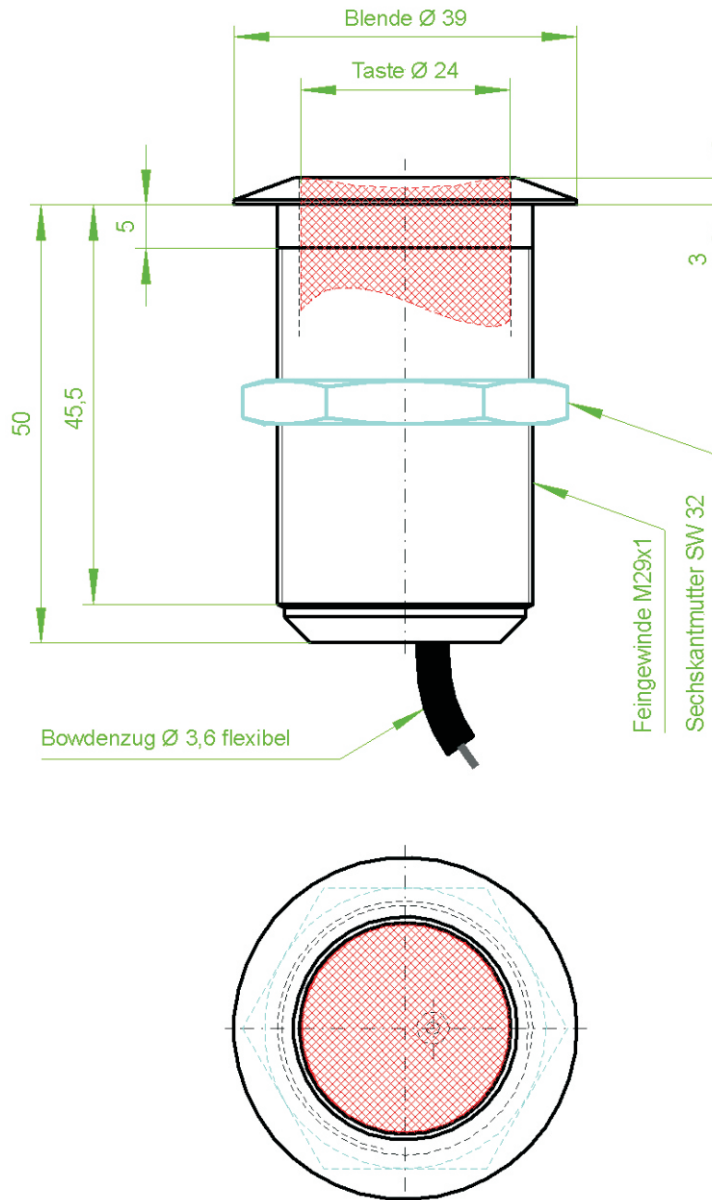

MOUNTING DIMENSIONS EBT-332924HH

dimensions in mm / we reserve the right to make modifications

MOUNTING DIMENSIONS EBT-332924H

dimensions in mm / we reserve the right to make modifications

MOUNTING DIMENSIONS EBT-392924F

dimensions in mm / we reserve the right to make modifications

MOUNTING DIMENSIONS EBT-392924HH

dimensions in mm / we reserve the right to make modifications

MOUNTING DIMENSIONS EBT-392924H

dimensions in mm / we reserve the right to make modifications