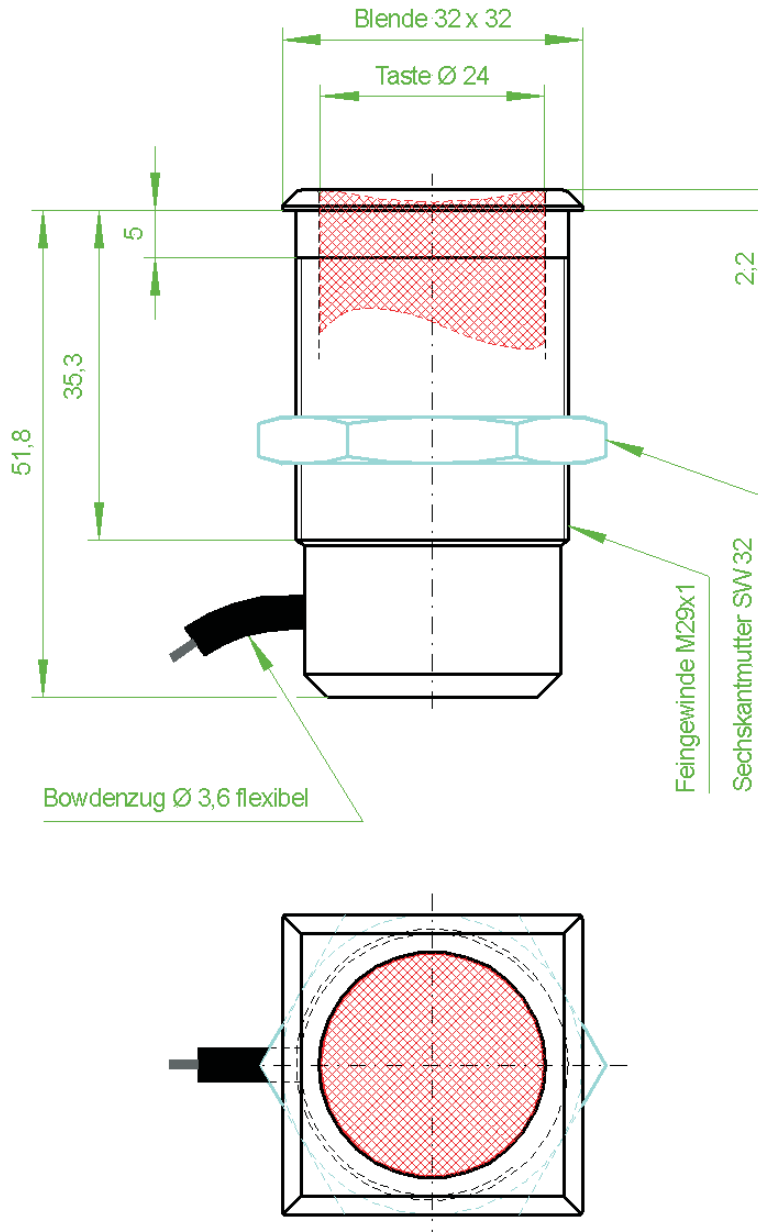

order description: EBT-392924H-W-
CHROM

CORNER BUILT-IN PUSHBUTTON CHROME OVERVIEW

installation dimensions	: see page 40
material casing/pushbutton	: aluminium / aluminium
colour of casing	: chrome
colour of pushbutton	: chrome
distance to actuate	: 6 mm
transmission	: 1:2
controllable gas springs	: 1
max. cable force on button	: 400 gramme
length of bowden wire	: 25/50/75/100/125/150 cm

order description: EBT-282218HH-W-
CHROM

MOUNTING DIMENSIONS EBT-322924F-W

dimensions in mm / we reserve the right to make modifications

MOUNTING DIMENSIONS EBT-322924HH-W

dimensions in mm / we reserve the right to make modifications