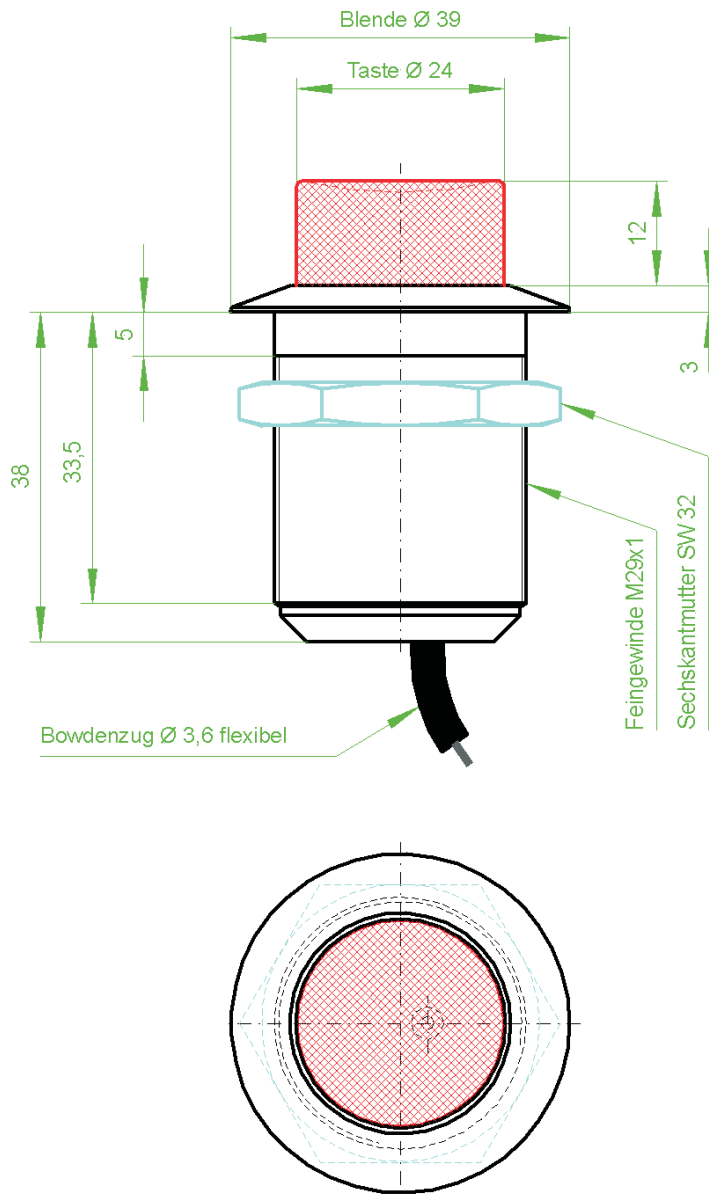

dimensions in mm / we reserve the right to make modifications

MOUNTING DIMENSIONS EBT-322924H

dimensions in mm / we reserve the right to make modifications

MOUNTING DIMENSIONS EBT-332924F

dimensions in mm / we reserve the right to make modifications

MOUNTING DIMENSIONS EBT-332924HH

dimensions in mm / we reserve the right to make modifications

MOUNTING DIMENSIONS EBT-332924H

dimensions in mm / we reserve the right to make modifications

MOUNTING DIMENSIONS EBT-392924F

dimensions in mm / we reserve the right to make modifications

MOUNTING DIMENSIONS EBT-392924HH

dimensions in mm / we reserve the right to make modifications

MOUNTING DIMENSIONS EBT-392924H

dimensions in mm / we reserve the right to make modifications