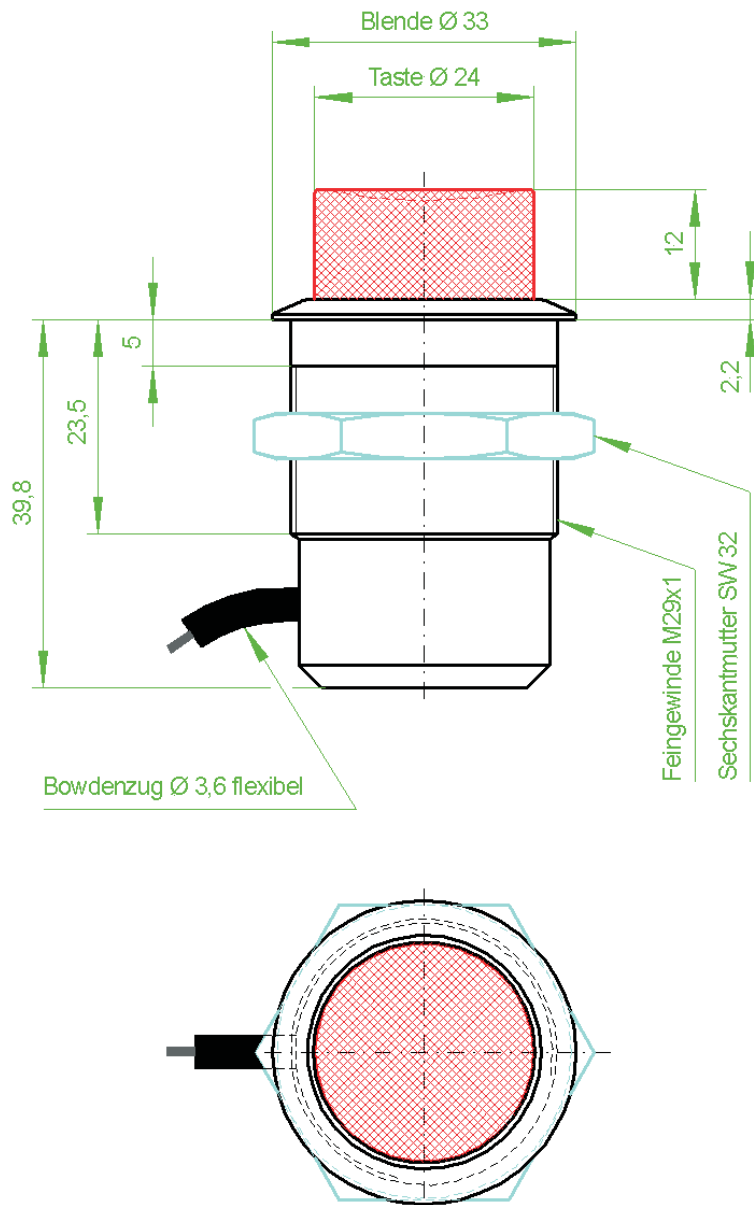

order description: EBT-282218HH-W-
CHROM

MOUNTING DIMENSIONS EBT-322924F-W

dimensions in mm / we reserve the right to make modifications

MOUNTING DIMENSIONS EBT-322924HH-W

dimensions in mm / we reserve the right to make modifications

MOUNTING DIMENSIONS EBT-322924H-W

dimensions in mm / we reserve the right to make modifications

MOUNTING DIMENSIONS EBT-332924F-W

dimensions in mm / we reserve the right to make modifications

MOUNTING DIMENSIONS EBT-332924HH-W

dimensions in mm / we reserve the right to make modifications

MOUNTING DIMENSIONS EBT-332924H-W

dimensions in mm / we reserve the right to make modifications

MOUNTING DIMENSIONS EBT-392924F-W

dimensions in mm / we reserve the right to make modifications

MOUNTING DIMENSIONS EBT-392924HH-W

dimensions in mm / we reserve the right to make modifications

MOUNTING DIMENSIONS EBT-392924H-W

dimensions in mm / we reserve the right to make modifications

SPECIAL BUILT-IN PUSHBUTTONS OVERVIEW