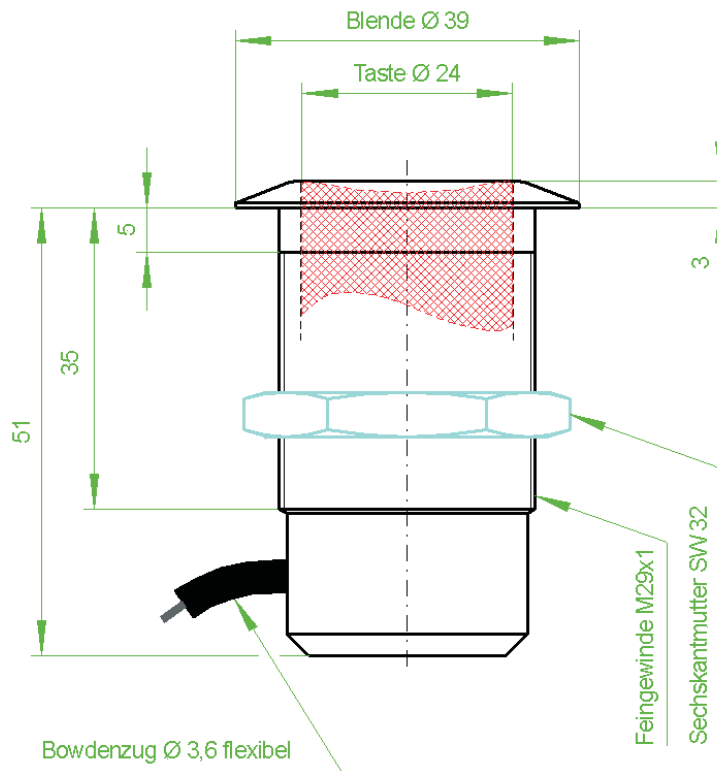

order description: EBT-282218HH-W-
CHROM

MOUNTING DIMENSIONS EBT-322924F-W

dimensions in mm / we reserve the right to make modifications

MOUNTING DIMENSIONS EBT-322924HH-W

dimensions in mm / we reserve the right to make modifications

MOUNTING DIMENSIONS EBT-322924H-W

dimensions in mm / we reserve the right to make modifications

MOUNTING DIMENSIONS EBT-332924F-W

dimensions in mm / we reserve the right to make modifications

MOUNTING DIMENSIONS EBT-332924HH-W

dimensions in mm / we reserve the right to make modifications

MOUNTING DIMENSIONS EBT-332924H-W

dimensions in mm / we reserve the right to make modifications

MOUNTING DIMENSIONS EBT-392924F-W

dimensions in mm / we reserve the right to make modifications

MOUNTING DIMENSIONS EBT-392924HH-W

dimensions in mm / we reserve the right to make modifications

MOUNTING DIMENSIONS EBT-392924H-W

dimensions in mm / we reserve the right to make modifications

SPECIAL BUILT-IN PUSHBUTTONS OVERVIEW