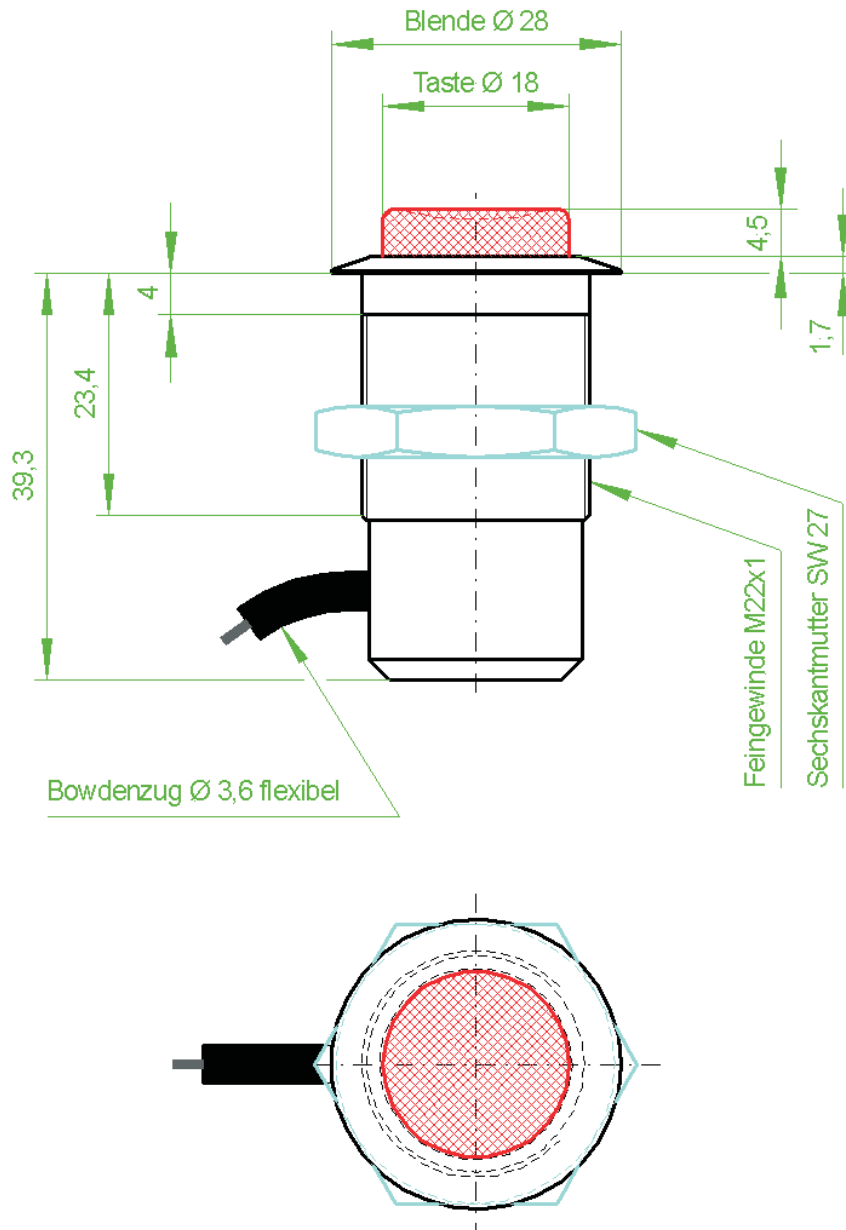

MOUNTING DIMENSIONS EBT-392924HH-W

dimensions in mm / we reserve the right to make modifications

MOUNTING DIMENSIONS EBT-392924H-W

dimensions in mm / we reserve the right to make modifications

SPECIAL BUILT-IN PUSHBUTTONS OVERVIEW

order description: EBT-252017H-M4

installation dimensions : [see page 43](#)
 material casing/pushbutton : aluminium/aluminium
 colour of casing : anodized aluminium
 black or natural,
 more colours on request
 colour of pushbutton : anodized aluminium:
 black or natural,
 more colours on request
 distance to actuate : 11 mm
 transmission : 1:2
 controllable gas springs : 1
 max. cable force : 400 gramme
 on pushbutton
 length of bowden wire : 25/50/75/100/125/150 cm

order description: EBT-282230HH-W

MOUNTING DIMENSIONS EBT-2822 18HH-W

dimensions in mm / we reserve the right to make modifications

MOUNTING DIMENSIONS EBT-252017H-M4

dimensions in mm / we reserve the right to make modifications

MOUNTING DIMENSIONS EBT-282230HH-W

dimensions in mm / we reserve the right to make modifications

PRICE INQUIRY

Fax-Number +49 (0) 7263 40971-29

Company:

Mrs./Mr.: Phone-No.:

Street: Fax-No.:

Postcode/City: Email: