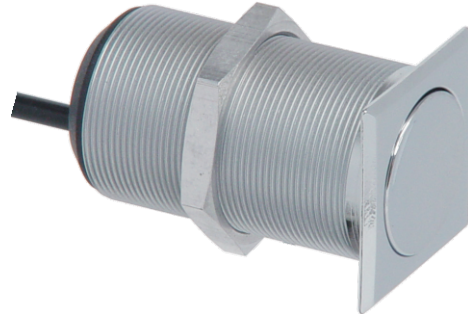

order description: EBT-392924HH

installation dimensions : [see page 22](#)
material casing/pushbutton : aluminium/plastic
exclusive model : aluminium/aluminium
colour of casing : anodized aluminium
black or natural,
more colours on request
colour of pushbutton : black, red, white
more colours on request
exclusive model : anodized aluminium
black or natural,
more colours on request
distance to actuate : 11 mm
transmission : 1:1
controllable gas springs : 1
max. cable force
on pushbutton : 800 gramme
length of bowden wire : 25/50/75/100/125/150 cm

order description: EBT-392924H

BUILT-IN PUSHBUTTONS CHROME OVERVIEW

installation dimensions : [see page 14](#)
material casing/pushbutton : aluminium / aluminium
colour of casing : chrome
colour of pushbutton : chrome
distance to actuate : 11 mm
transmission : 1:1
controllable gas springs : 1
max. cable force on button : 800 gramme
length of bowden wire : 25/50/75/100/125/150 cm

order description: EBT-322924F-
CHROM

installation dimensions : [see page 15](#)
material casing/pushbutton : aluminium / aluminium
colour of casing : chrome
colour of pushbutton : chrome
distance to actuate : 11 mm
transmission : 1:1
controllable gas springs : 1
max. cable force on button : 800 gramme
length of bowden wire : 25/50/75/100/125/150 cm

order description: EBT-322924HH-
CHROM

installation dimensions : [see page 16](#)
material casing/pushbutton : aluminium / aluminium
colour of casing : chrome
colour of pushbutton : chrome
distance to actuate : 11 mm
transmission : 1:1
controllable gas springs : 1
max. cable force on button : 800 gramme
length of bowden wire : 25/50/75/100/125/150 cm