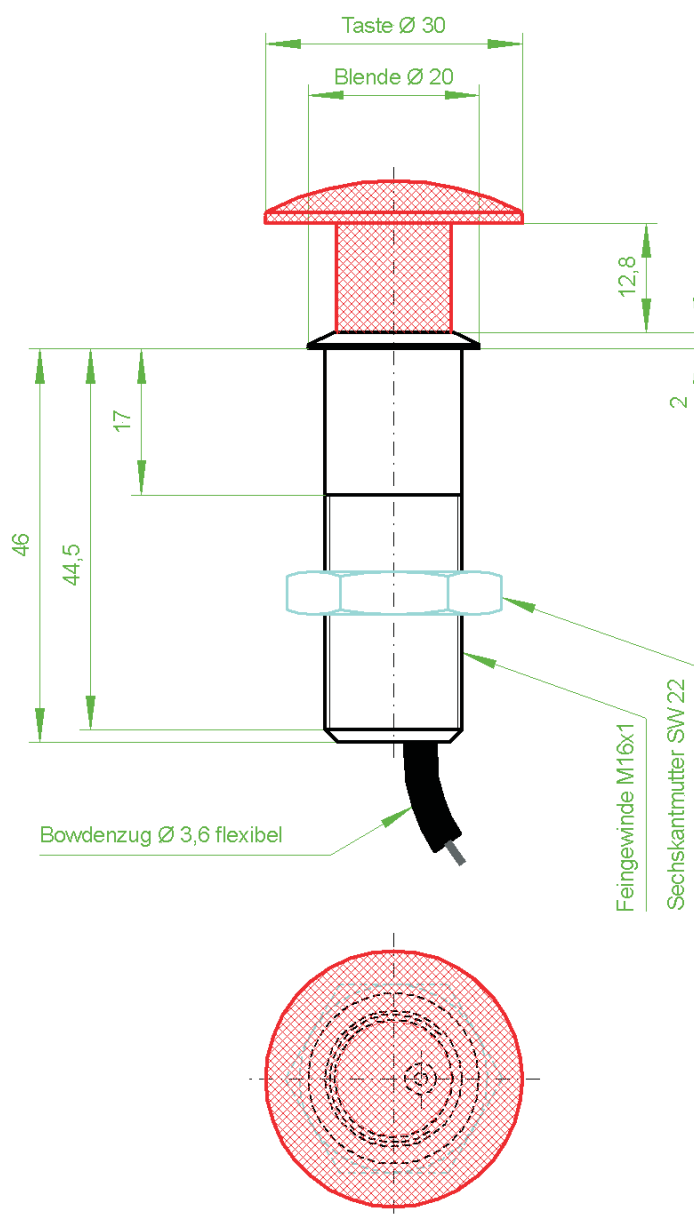

order description: EBT-201613H-
CHROM

installation dimensions : [see page 12](#)
material casing/pushbutton : aluminium / aluminium
colour of casing : chrome
colour of pushbutton : chrome
distance to actuate : 11 mm
transmission : 1:1
controllable gas springs : 1
max. cable force on button : 800 gramme
length of bowden wire : 25/50/75/100/125/150 cm

order description: EBT-221613H-
CHROM

MOUNTING DIMENSIONS EBT-201613H

dimensions in mm / we reserve the right to make modifications

MOUNTING DIMENSIONS EBT-221613H

dimensions in mm / we reserve the right to make modifications

MOUNTING DIMENSIONS EBT-221630P

dimensions in mm / we reserve the right to make modifications

MOUNTING DIMENSIONS EBT-322924F

dimensions in mm / we reserve the right to make modifications

MOUNTING DIMENSIONS EBT-322924HH