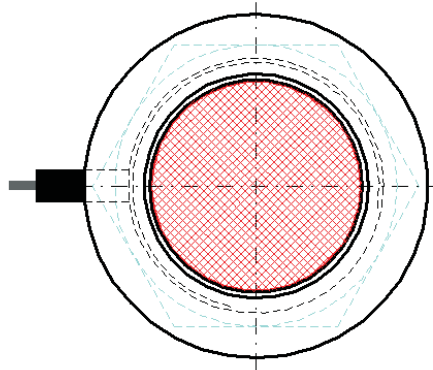

MOUNTING DIMENSIONS EBT-392924F-W

dimensions in mm / we reserve the right to make modifications