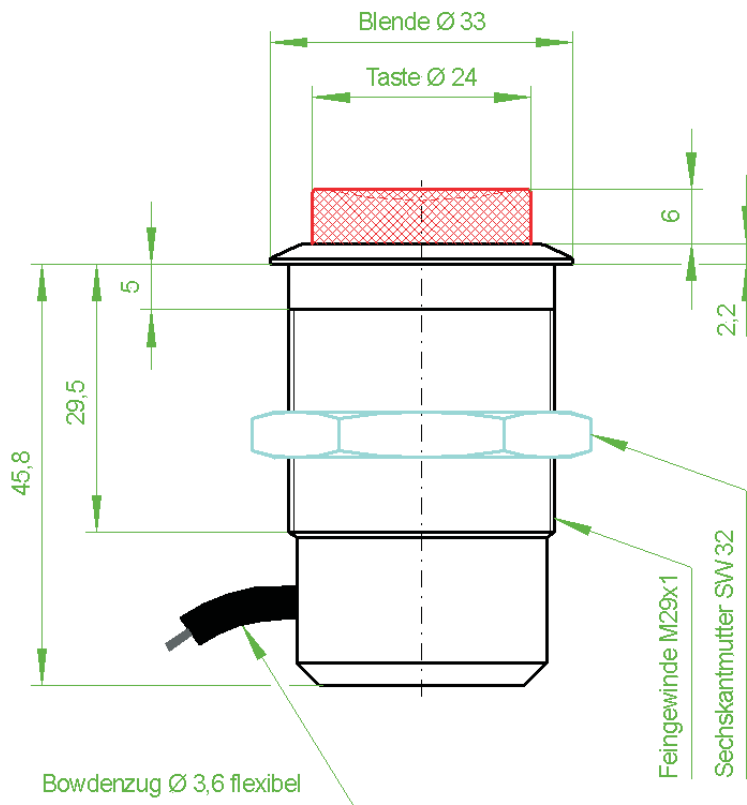

order description: EBT-282218HH-W-
CHROM

MOUNTING DIMENSIONS EBT-322924F-W

dimensions in mm / we reserve the right to make modifications

MOUNTING DIMENSIONS EBT-322924HH-W

dimensions in mm / we reserve the right to make modifications

MOUNTING DIMENSIONS EBT-322924H-W

dimensions in mm / we reserve the right to make modifications

MOUNTING DIMENSIONS EBT-332924F-W

dimensions in mm / we reserve the right to make modifications

MOUNTING DIMENSIONS EBT-332924HH-W

dimensions in mm / we reserve the right to make modifications

MOUNTING DIMENSIONS EBT-332924H-W

dimensions in mm / we reserve the right to make modifications

MOUNTING DIMENSIONS EBT-392924F-W

dimensions in mm / we reserve the right to make modifications

MOUNTING DIMENSIONS EBT-392924HH-W

dimensions in mm / we reserve the right to make modifications

MOUNTING DIMENSIONS EBT-392924H-W

dimensions in mm / we reserve the right to make modifications

SPECIAL BUILT-IN PUSHBUTTONS OVERVIEW