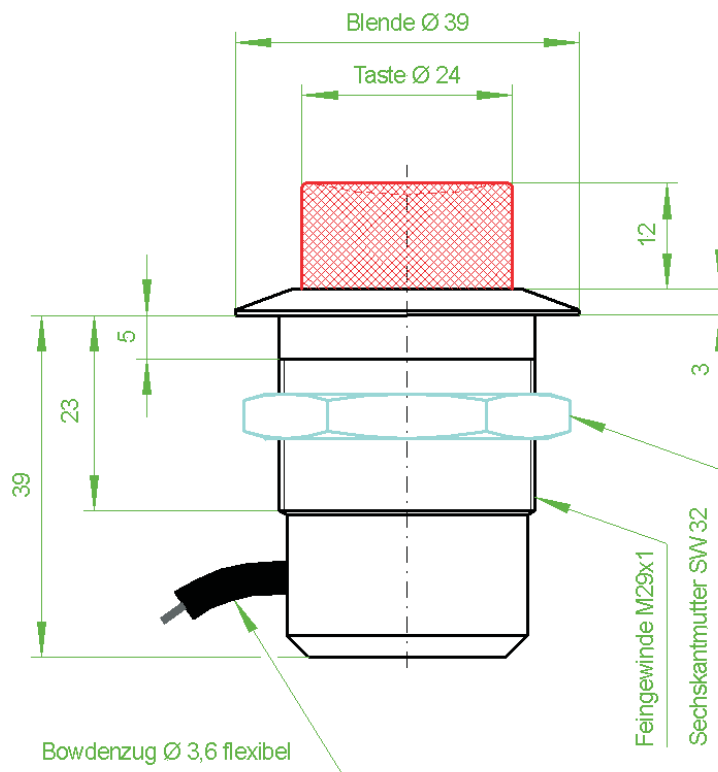

order description: EBT-282218HH-W-
CHROM

MOUNTING DIMENSIONS EBT-322924F-W

dimensions in mm / we reserve the right to make modifications

MOUNTING DIMENSIONS EBT-322924HH-W

dimensions in mm / we reserve the right to make modifications

MOUNTING DIMENSIONS EBT-322924H-W

dimensions in mm / we reserve the right to make modifications

MOUNTING DIMENSIONS EBT-332924F-W

dimensions in mm / we reserve the right to make modifications

MOUNTING DIMENSIONS EBT-332924HH-W

dimensions in mm / we reserve the right to make modifications

MOUNTING DIMENSIONS EBT-332924H-W

dimensions in mm / we reserve the right to make modifications

MOUNTING DIMENSIONS EBT-392924F-W

dimensions in mm / we reserve the right to make modifications

MOUNTING DIMENSIONS EBT-392924HH-W

dimensions in mm / we reserve the right to make modifications

MOUNTING DIMENSIONS EBT-392924H-W

dimensions in mm / we reserve the right to make modifications

SPECIAL BUILT-IN PUSHBUTTONS OVERVIEW