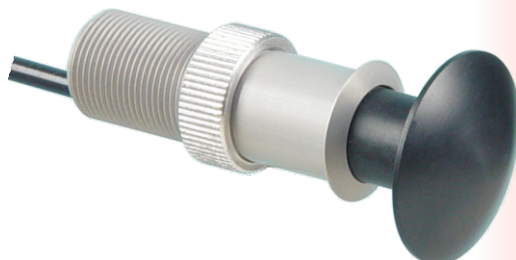

installation dimensions : [see page 13](#)
material casing/pushbutton : aluminium/plastic
exclusive model : aluminium/aluminium
colour of casing : anodized aluminium
black or natural,
more colours on request
colour of pushbutton : black, red, white
more colours on request
exclusive model : anodized aluminium
black or natural,
more colours on request
distance to actuate : 11 mm
transmission : 1:1
controllable gas springs : 1
max. cable force
on pushbutton : 800 gramme
length of bowden wire : 25/50/75/100/125/150 cm

order description: EBT-221630P