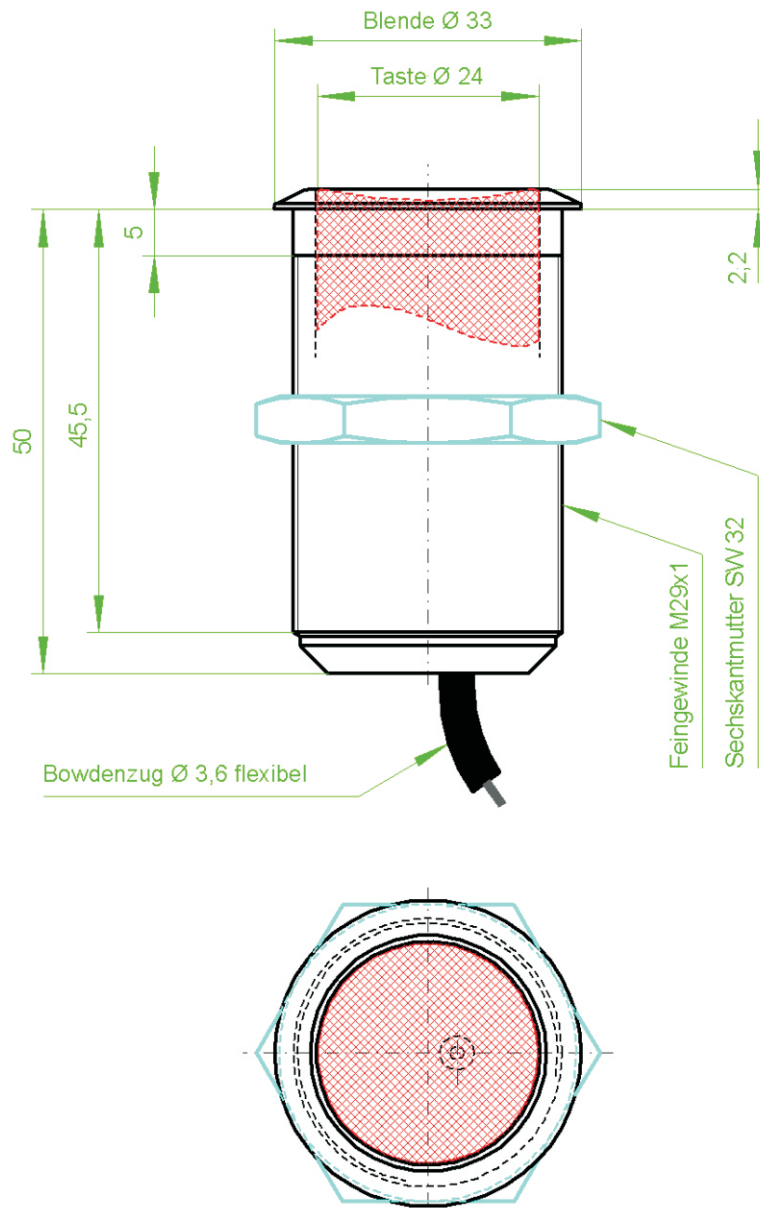

order description: EBT-221613H-
CHROM

MOUNTING DIMENSIONS EBT-201613H

dimensions in mm / we reserve the right to make modifications

MOUNTING DIMENSIONS EBT-221613H

dimensions in mm / we reserve the right to make modifications

MOUNTING DIMENSIONS EBT-221630P

dimensions in mm / we reserve the right to make modifications

MOUNTING DIMENSIONS EBT-322924F

dimensions in mm / we reserve the right to make modifications

MOUNTING DIMENSIONS EBT-322924HH

dimensions in mm / we reserve the right to make modifications

MOUNTING DIMENSIONS EBT-322924H

dimensions in mm / we reserve the right to make modifications

MOUNTING DIMENSIONS EBT-332924F

dimensions in mm / we reserve the right to make modifications