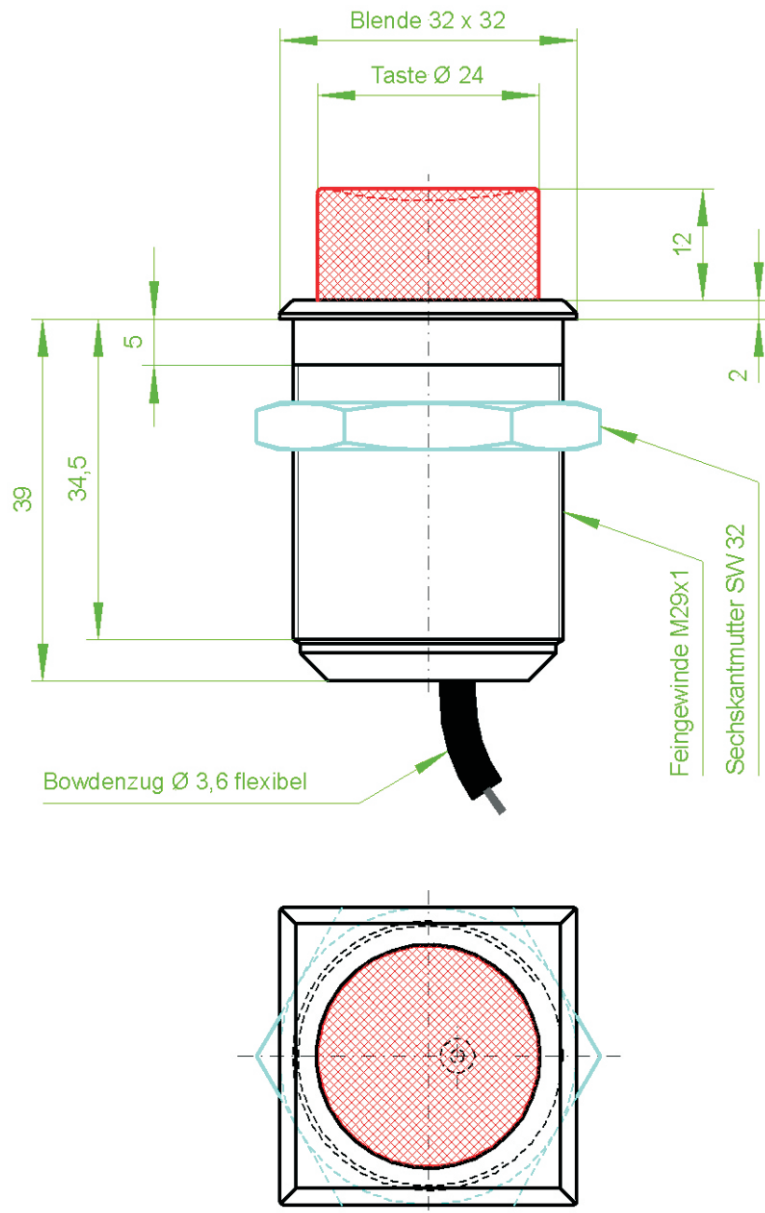

order description: EBT-221613H-
CHROM

MOUNTING DIMENSIONS EBT-201613H

dimensions in mm / we reserve the right to make modifications

MOUNTING DIMENSIONS EBT-221613H

dimensions in mm / we reserve the right to make modifications

MOUNTING DIMENSIONS EBT-221630P

dimensions in mm / we reserve the right to make modifications

MOUNTING DIMENSIONS EBT-322924F

dimensions in mm / we reserve the right to make modifications

MOUNTING DIMENSIONS EBT-322924HH

dimensions in mm / we reserve the right to make modifications

MOUNTING DIMENSIONS EBT-322924H

dimensions in mm / we reserve the right to make modifications

MOUNTING DIMENSIONS EBT-332924F

dimensions in mm / we reserve the right to make modifications