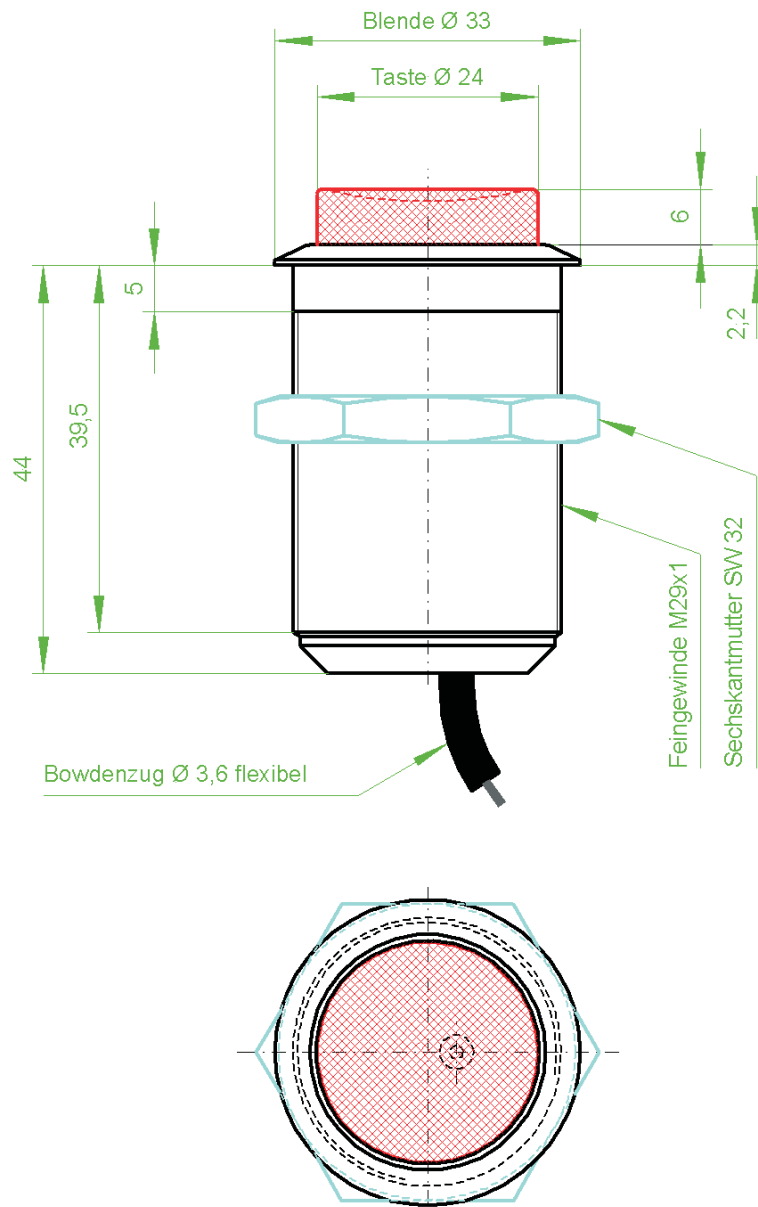

MOUNTING DIMENSIONS EBT-221630P

dimensions in mm / we reserve the right to make modifications

MOUNTING DIMENSIONS EBT-322924F

dimensions in mm / we reserve the right to make modifications

MOUNTING DIMENSIONS EBT-322924HH

dimensions in mm / we reserve the right to make modifications

MOUNTING DIMENSIONS EBT-322924H

dimensions in mm / we reserve the right to make modifications

MOUNTING DIMENSIONS EBT-332924F

dimensions in mm / we reserve the right to make modifications

MOUNTING DIMENSIONS EBT-332924HH

dimensions in mm / we reserve the right to make modifications

MOUNTING DIMENSIONS EBT-332924H

dimensions in mm / we reserve the right to make modifications

MOUNTING DIMENSIONS EBT-392924F