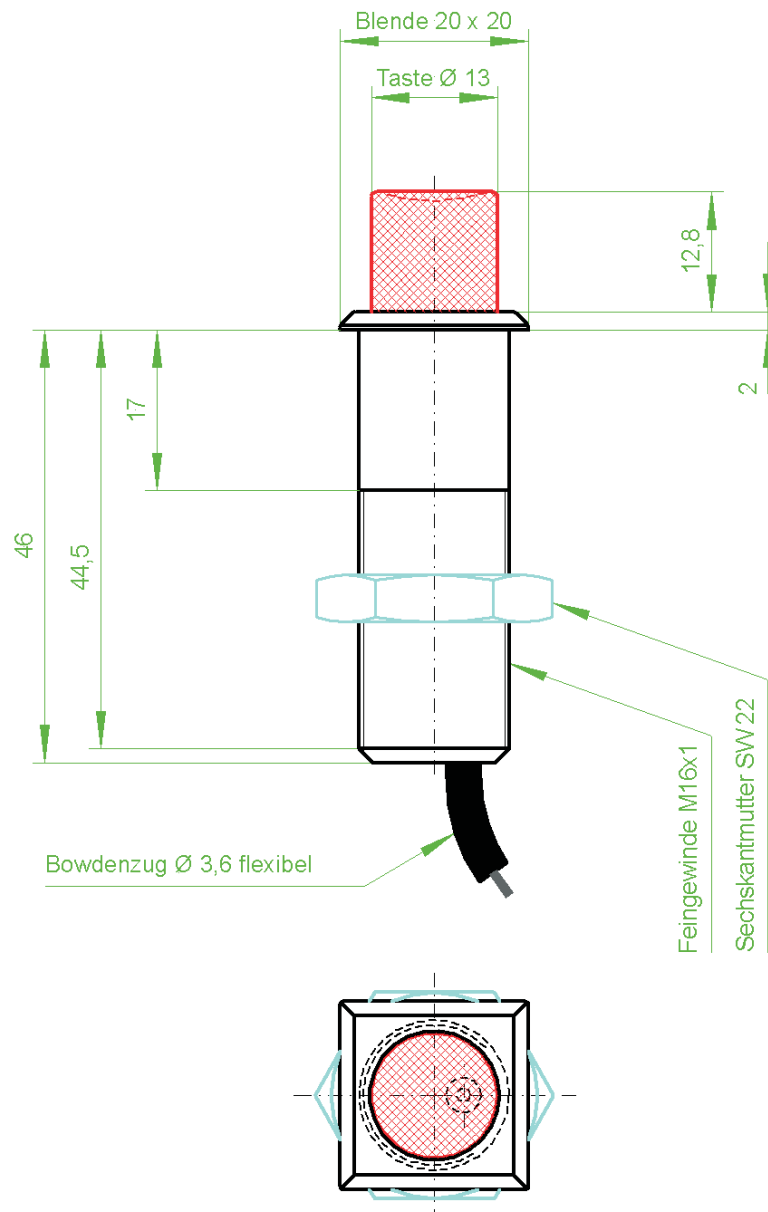

order description: EBT-392924H-
CHROM

BUILT-IN PUSHBUTTONS CHROME OVERVIEW

installation dimensions : [see page 11](#)
material casing/pushbutton : aluminium / aluminium
colour of casing : chrome
colour of pushbutton : chrome
distance to actuate : 11 mm
transmission : 1:1
controllable gas springs : 1
max. cable force on button : 800 gramme
length of bowden wire : 25/50/75/100/125/150 cm

order description: EBT-201613H-
CHROM

installation dimensions : [see page 12](#)
material casing/pushbutton : aluminium / aluminium
colour of casing : chrome
colour of pushbutton : chrome
distance to actuate : 11 mm
transmission : 1:1
controllable gas springs : 1
max. cable force on button : 800 gramme
length of bowden wire : 25/50/75/100/125/150 cm

order description: EBT-221613H-
CHROM

MOUNTING DIMENSIONS EBT-201613H

dimensions in mm / we reserve the right to make modifications

MOUNTING DIMENSIONS EBT-221613H

dimensions in mm / we reserve the right to make modifications