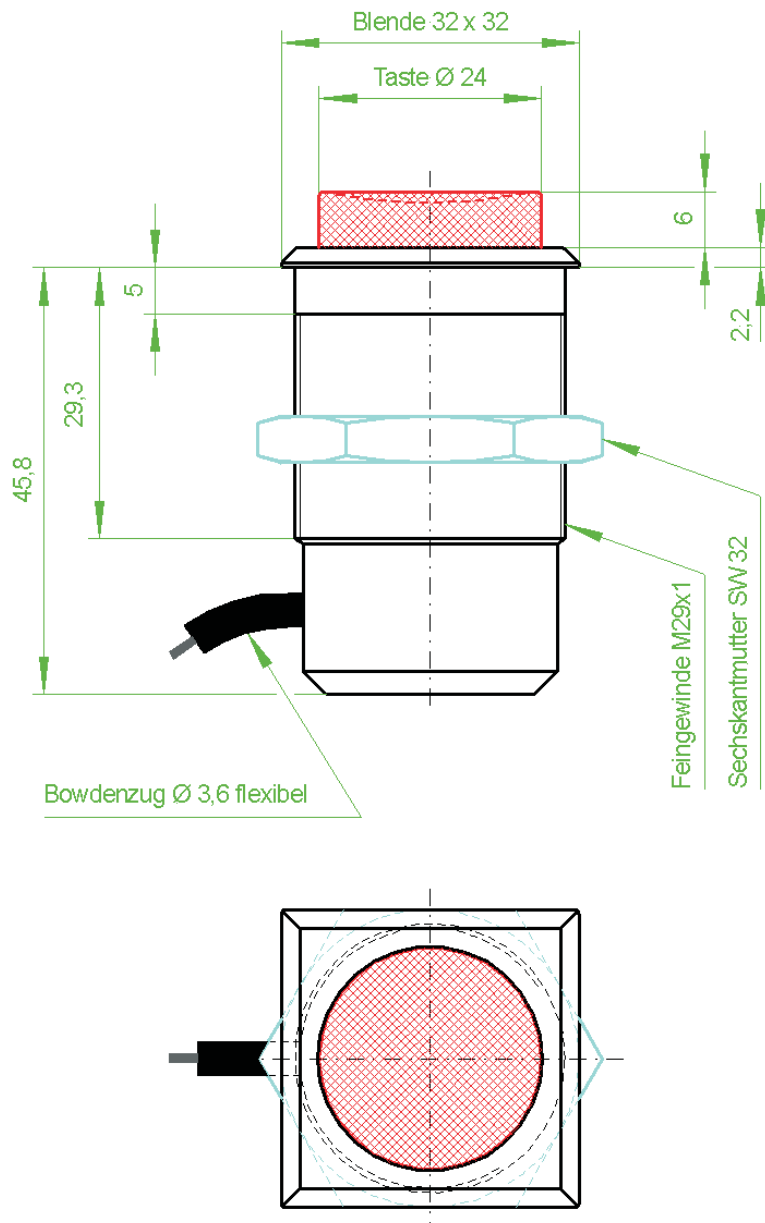

order description: EBT-392924H-W-
CHROM

CORNER BUILT-IN PUSHBUTTON CHROME OVERVIEW

installation dimensions	: see page 40
material casing/pushbutton	: aluminium / aluminium
colour of casing	: chrome
colour of pushbutton	: chrome
distance to actuate	: 6 mm
transmission	: 1:2
controllable gas springs	: 1
max. cable force on button	: 400 gramme
length of bowden wire	: 25/50/75/100/125/150 cm

order description: EBT-282218HH-W-
CHROM

MOUNTING DIMENSIONS EBT-322924F-W

dimensions in mm / we reserve the right to make modifications

MOUNTING DIMENSIONS EBT-322924HH-W

dimensions in mm / we reserve the right to make modifications

MOUNTING DIMENSIONS EBT-322924H-W

dimensions in mm / we reserve the right to make modifications

MOUNTING DIMENSIONS EBT-332924F-W

dimensions in mm / we reserve the right to make modifications

MOUNTING DIMENSIONS EBT-332924HH-W

dimensions in mm / we reserve the right to make modifications

MOUNTING DIMENSIONS EBT-332924H-W

dimensions in mm / we reserve the right to make modifications

MOUNTING DIMENSIONS EBT-392924F-W

dimensions in mm / we reserve the right to make modifications