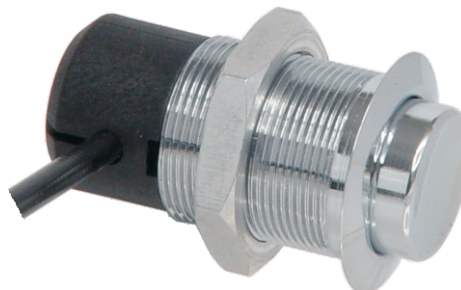

CORNER BUILT-IN PUSHBUTTON CHROME OVERVIEW

installation dimensions	: see page 40
material casing/pushbutton	: aluminium / aluminium
colour of casing	: chrome
colour of pushbutton	: chrome
distance to actuate	: 6 mm
transmission	: 1:2
controllable gas springs	: 1
max. cable force on button	: 400 gramme
length of bowden wire	: 25/50/75/100/125/150 cm

order description: EBT-282218HH-W-
CHROM