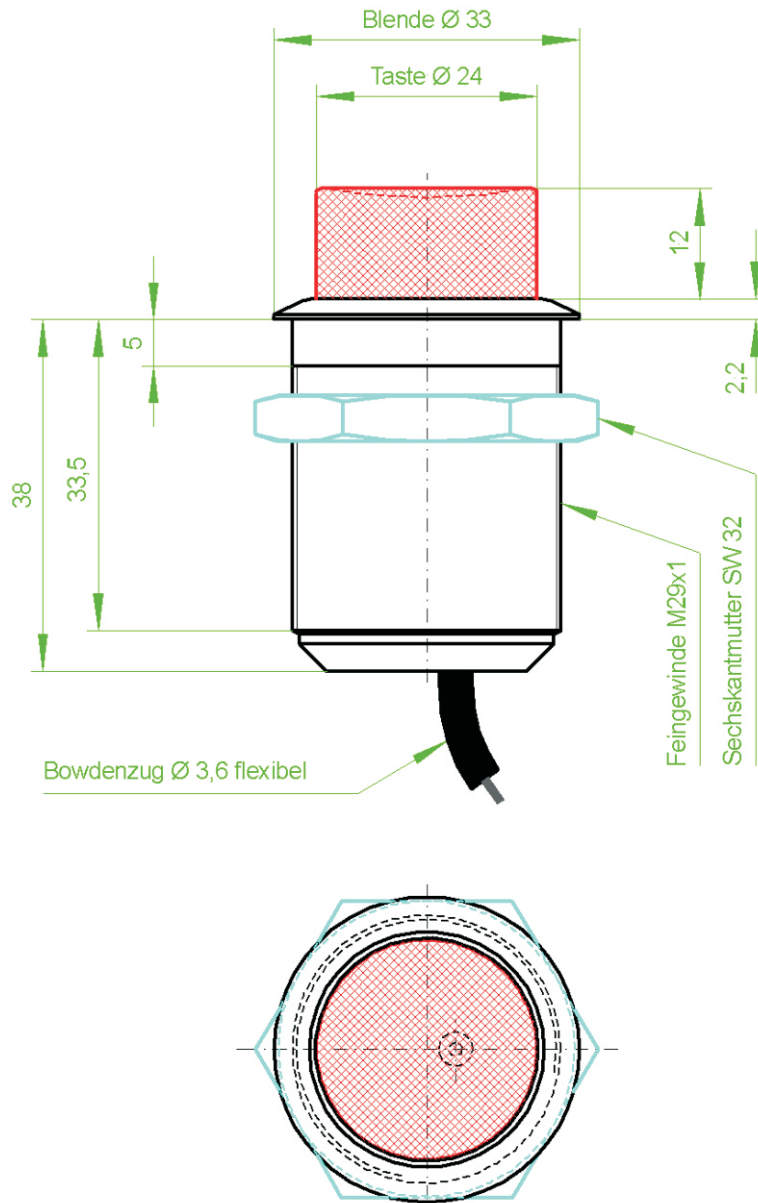

MOUNTING DIMENSIONS EBT-221630P

dimensions in mm / we reserve the right to make modifications

MOUNTING DIMENSIONS EBT-322924F

dimensions in mm / we reserve the right to make modifications

MOUNTING DIMENSIONS EBT-322924HH

dimensions in mm / we reserve the right to make modifications

MOUNTING DIMENSIONS EBT-322924H

dimensions in mm / we reserve the right to make modifications

MOUNTING DIMENSIONS EBT-332924F

dimensions in mm / we reserve the right to make modifications

MOUNTING DIMENSIONS EBT-332924HH

dimensions in mm / we reserve the right to make modifications

MOUNTING DIMENSIONS EBT-332924H

dimensions in mm / we reserve the right to make modifications

MOUNTING DIMENSIONS EBT-392924F