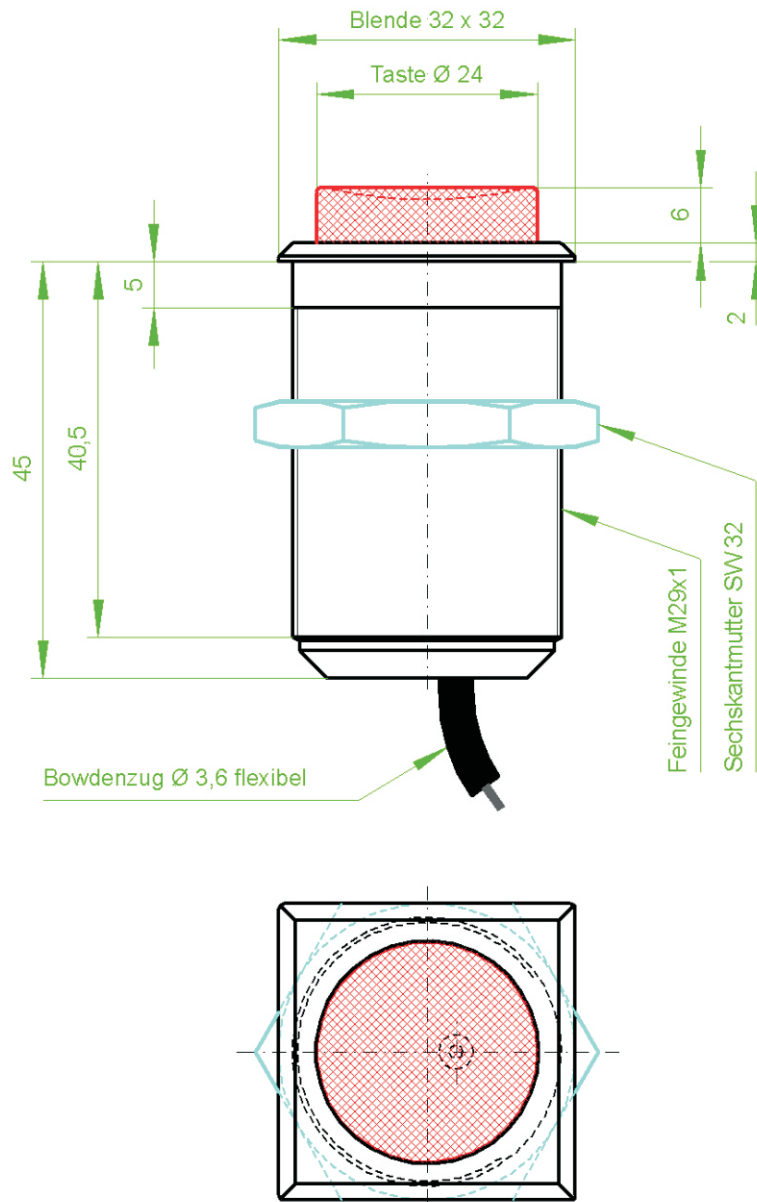

order description: EBT-221613H-
CHROM

MOUNTING DIMENSIONS EBT-201613H

dimensions in mm / we reserve the right to make modifications

MOUNTING DIMENSIONS EBT-221613H

dimensions in mm / we reserve the right to make modifications

MOUNTING DIMENSIONS EBT-221630P

dimensions in mm / we reserve the right to make modifications

MOUNTING DIMENSIONS EBT-322924F

dimensions in mm / we reserve the right to make modifications

MOUNTING DIMENSIONS EBT-322924HH

dimensions in mm / we reserve the right to make modifications

MOUNTING DIMENSIONS EBT-322924H

dimensions in mm / we reserve the right to make modifications

MOUNTING DIMENSIONS EBT-332924F

dimensions in mm / we reserve the right to make modifications