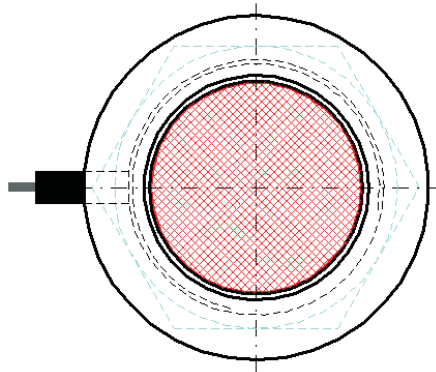

MOUNTING DIMENSIONS EBT-392924HH-W

dimensions in mm / we reserve the right to make modifications