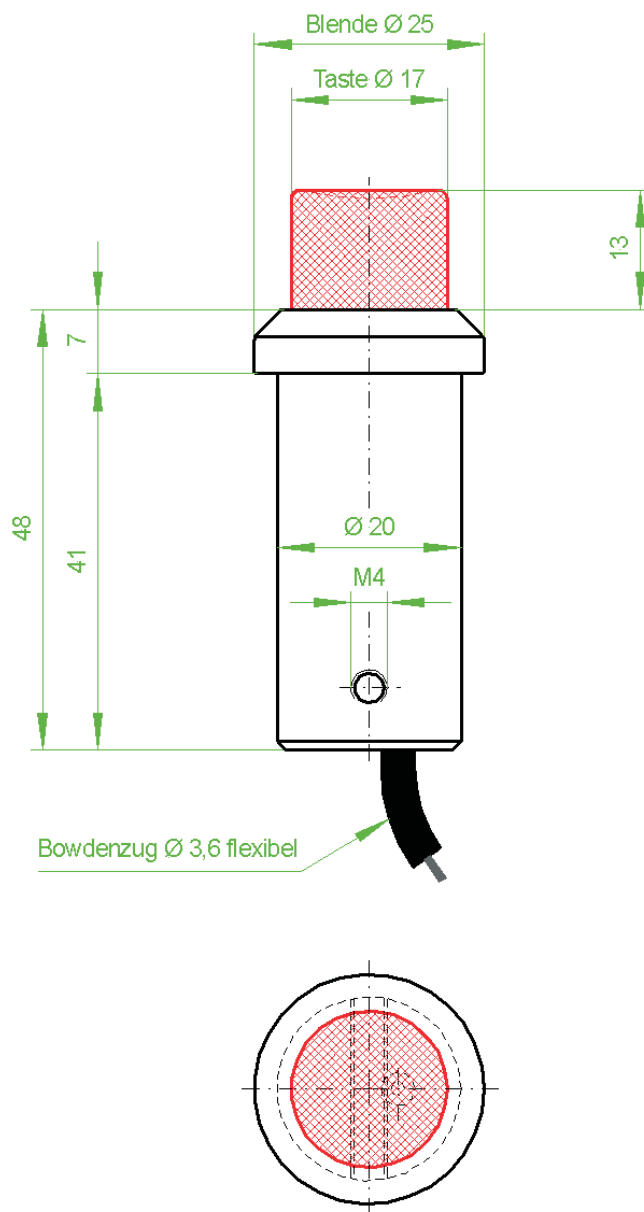

order description: EBT-282218HH-W-
CHROM

MOUNTING DIMENSIONS EBT-322924F-W

dimensions in mm / we reserve the right to make modifications

MOUNTING DIMENSIONS EBT-322924HH-W

dimensions in mm / we reserve the right to make modifications

order description: EBT-252017H-M4

installation dimensions : [see page 43](#)
 material casing/pushbutton : aluminium/aluminium
 colour of casing : anodized aluminium
 black or natural,
 more colours on request
 colour of pushbutton : anodized aluminium:
 black or natural,
 more colours on request
 distance to actuate : 11 mm
 transmission : 1:2
 controllable gas springs : 1
 max. cable force : 400 gramme
 on pushbutton
 length of bowden wire : 25/50/75/100/125/150 cm

order description: EBT-282230HH-W

MOUNTING DIMENSIONS EBT-2822 18HH-W

dimensions in mm / we reserve the right to make modifications

MOUNTING DIMENSIONS EBT-252017H-M4

dimensions in mm / we reserve the right to make modifications

MOUNTING DIMENSIONS EBT-282230HH-W

dimensions in mm / we reserve the right to make modifications

PRICE INQUIRY

Fax-Number +49 (0) 7263 40971-29

Company:

Mrs./Mr.: Phone-No.:

Street: Fax-No.:

Postcode/City: Email: