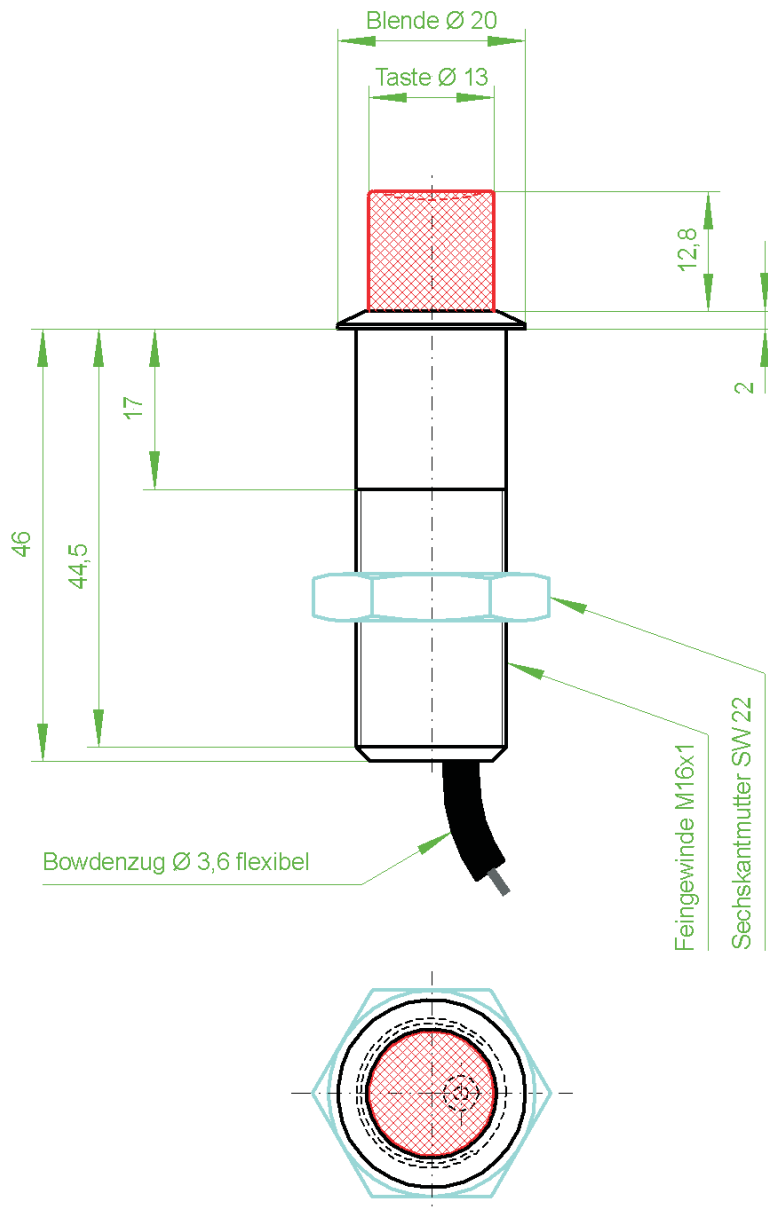

order description: EBT-201613H-
CHROM

installation dimensions : [see page 12](#)
material casing/pushbutton : aluminium / aluminium
colour of casing : chrome
colour of pushbutton : chrome
distance to actuate : 11 mm
transmission : 1:1
controllable gas springs : 1
max. cable force on button : 800 gramme
length of bowden wire : 25/50/75/100/125/150 cm

order description: EBT-221613H-
CHROM

MOUNTING DIMENSIONS EBT-201613H

dimensions in mm / we reserve the right to make modifications

MOUNTING DIMENSIONS EBT-221613H

dimensions in mm / we reserve the right to make modifications

MOUNTING DIMENSIONS EBT-221630P

dimensions in mm / we reserve the right to make modifications

MOUNTING DIMENSIONS EBT-322924F

dimensions in mm / we reserve the right to make modifications

MOUNTING DIMENSIONS EBT-322924HH