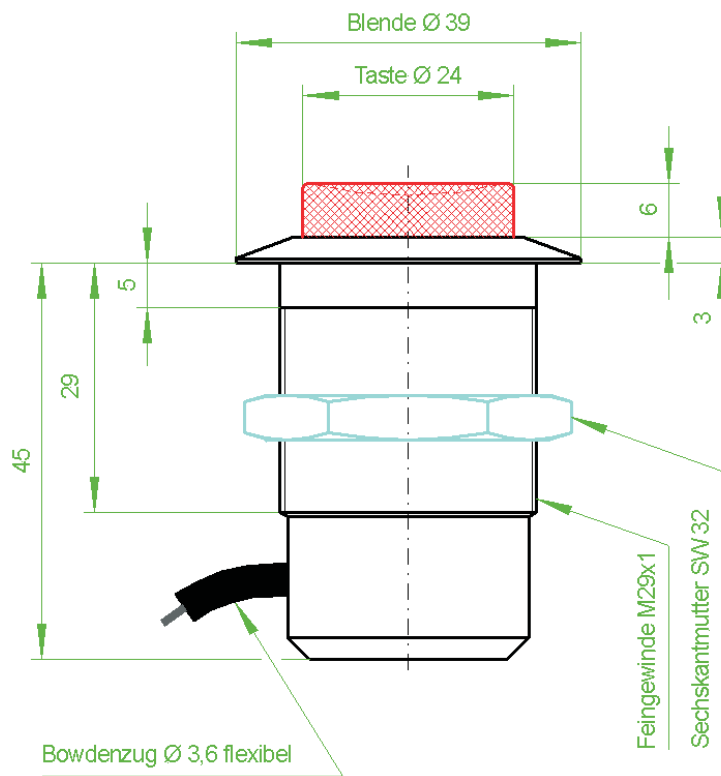

order description: EBT-282218HH-W-
CHROM

MOUNTING DIMENSIONS EBT-322924F-W

dimensions in mm / we reserve the right to make modifications

MOUNTING DIMENSIONS EBT-322924HH-W

dimensions in mm / we reserve the right to make modifications

MOUNTING DIMENSIONS EBT-322924H-W

dimensions in mm / we reserve the right to make modifications

MOUNTING DIMENSIONS EBT-332924F-W

dimensions in mm / we reserve the right to make modifications

MOUNTING DIMENSIONS EBT-332924HH-W

dimensions in mm / we reserve the right to make modifications

MOUNTING DIMENSIONS EBT-332924H-W

dimensions in mm / we reserve the right to make modifications

MOUNTING DIMENSIONS EBT-392924F-W

dimensions in mm / we reserve the right to make modifications

MOUNTING DIMENSIONS EBT-392924HH-W

dimensions in mm / we reserve the right to make modifications

MOUNTING DIMENSIONS EBT-392924H-W

dimensions in mm / we reserve the right to make modifications

SPECIAL BUILT-IN PUSHBUTTONS OVERVIEW