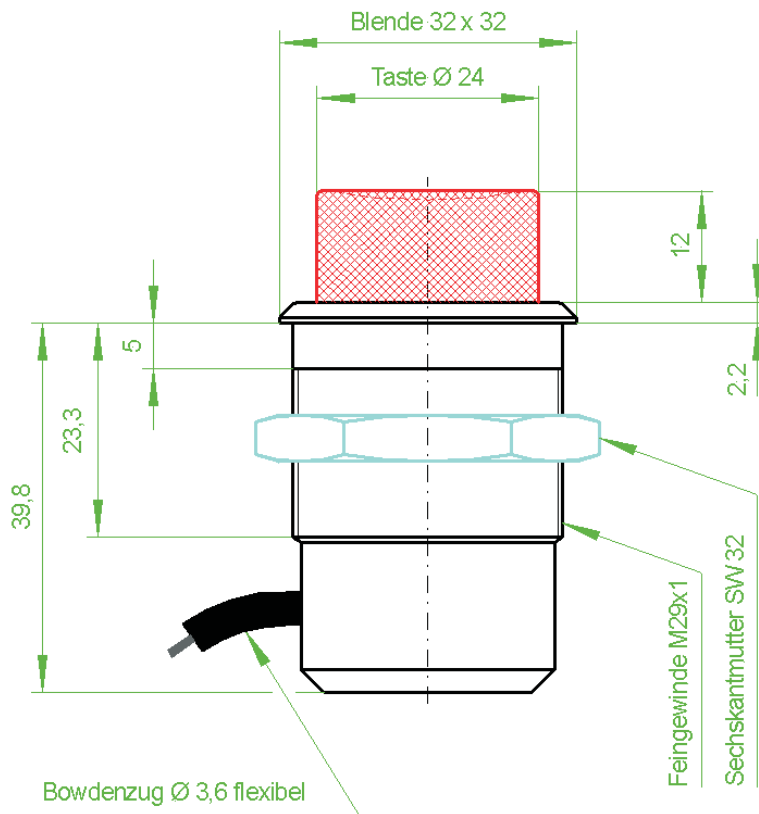

order description: EBT-392924H-W-
CHROM

CORNER BUILT-IN PUSHBUTTON CHROME OVERVIEW

installation dimensions	: see page 40
material casing/pushbutton	: aluminium / aluminium
colour of casing	: chrome
colour of pushbutton	: chrome
distance to actuate	: 6 mm
transmission	: 1:2
controllable gas springs	: 1
max. cable force on button	: 400 gramme
length of bowden wire	: 25/50/75/100/125/150 cm

order description: EBT-282218HH-W-
CHROM

MOUNTING DIMENSIONS EBT-322924F-W

dimensions in mm / we reserve the right to make modifications

MOUNTING DIMENSIONS EBT-322924HH-W

dimensions in mm / we reserve the right to make modifications

MOUNTING DIMENSIONS EBT-322924H-W

dimensions in mm / we reserve the right to make modifications

MOUNTING DIMENSIONS EBT-332924F-W

dimensions in mm / we reserve the right to make modifications

MOUNTING DIMENSIONS EBT-332924HH-W

dimensions in mm / we reserve the right to make modifications

MOUNTING DIMENSIONS EBT-332924H-W

dimensions in mm / we reserve the right to make modifications

MOUNTING DIMENSIONS EBT-392924F-W

dimensions in mm / we reserve the right to make modifications