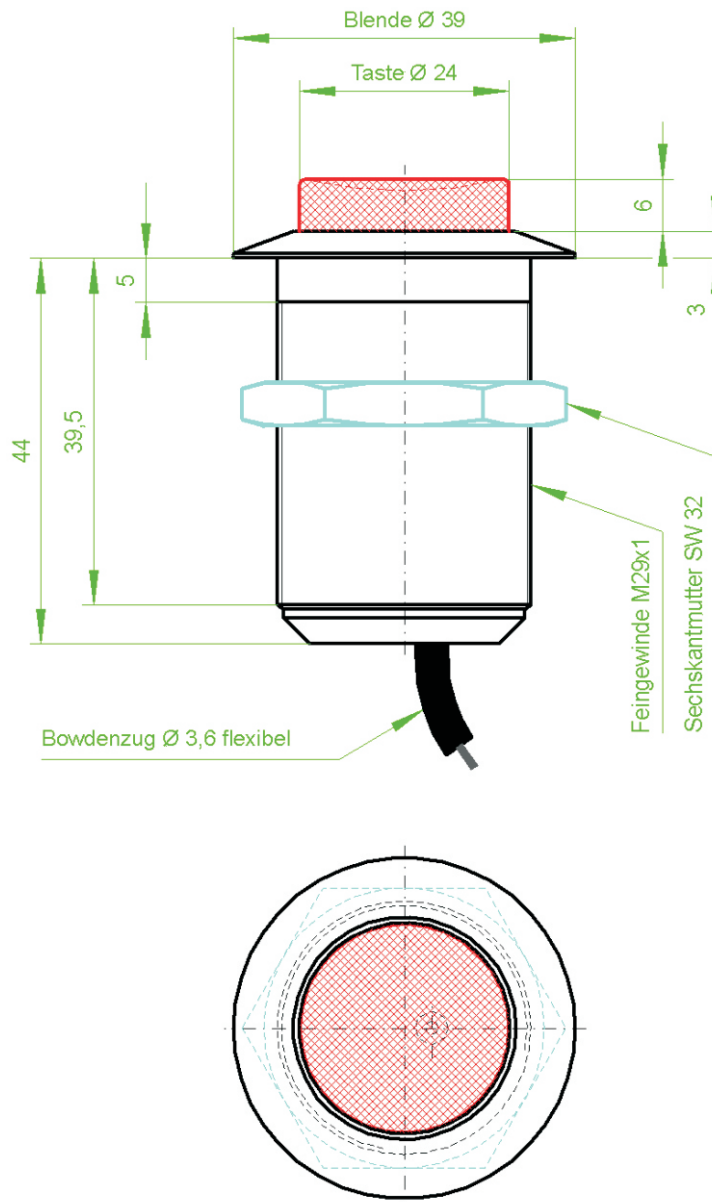

MOUNTING DIMENSIONS EBT-332924HH

dimensions in mm / we reserve the right to make modifications

MOUNTING DIMENSIONS EBT-332924H

dimensions in mm / we reserve the right to make modifications

MOUNTING DIMENSIONS EBT-392924F

dimensions in mm / we reserve the right to make modifications

MOUNTING DIMENSIONS EBT-392924HH

dimensions in mm / we reserve the right to make modifications

MOUNTING DIMENSIONS EBT-392924H

dimensions in mm / we reserve the right to make modifications