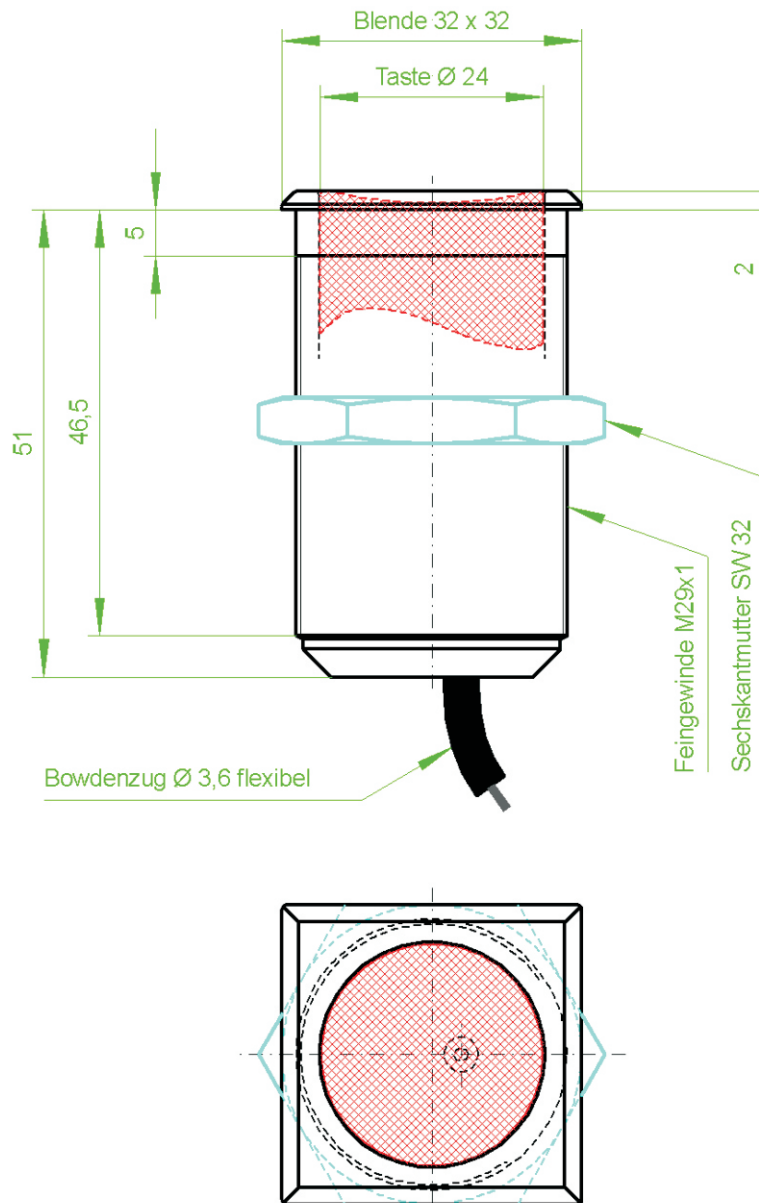

order description: EBT-201613H-
CHROM

installation dimensions : [see page 12](#)
material casing/pushbutton : aluminium / aluminium
colour of casing : chrome
colour of pushbutton : chrome
distance to actuate : 11 mm
transmission : 1:1
controllable gas springs : 1
max. cable force on button : 800 gramme
length of bowden wire : 25/50/75/100/125/150 cm

order description: EBT-221613H-
CHROM

MOUNTING DIMENSIONS EBT-201613H

dimensions in mm / we reserve the right to make modifications

MOUNTING DIMENSIONS EBT-221613H

dimensions in mm / we reserve the right to make modifications

MOUNTING DIMENSIONS EBT-221630P

dimensions in mm / we reserve the right to make modifications

MOUNTING DIMENSIONS EBT-322924F

dimensions in mm / we reserve the right to make modifications

MOUNTING DIMENSIONS EBT-322924HH