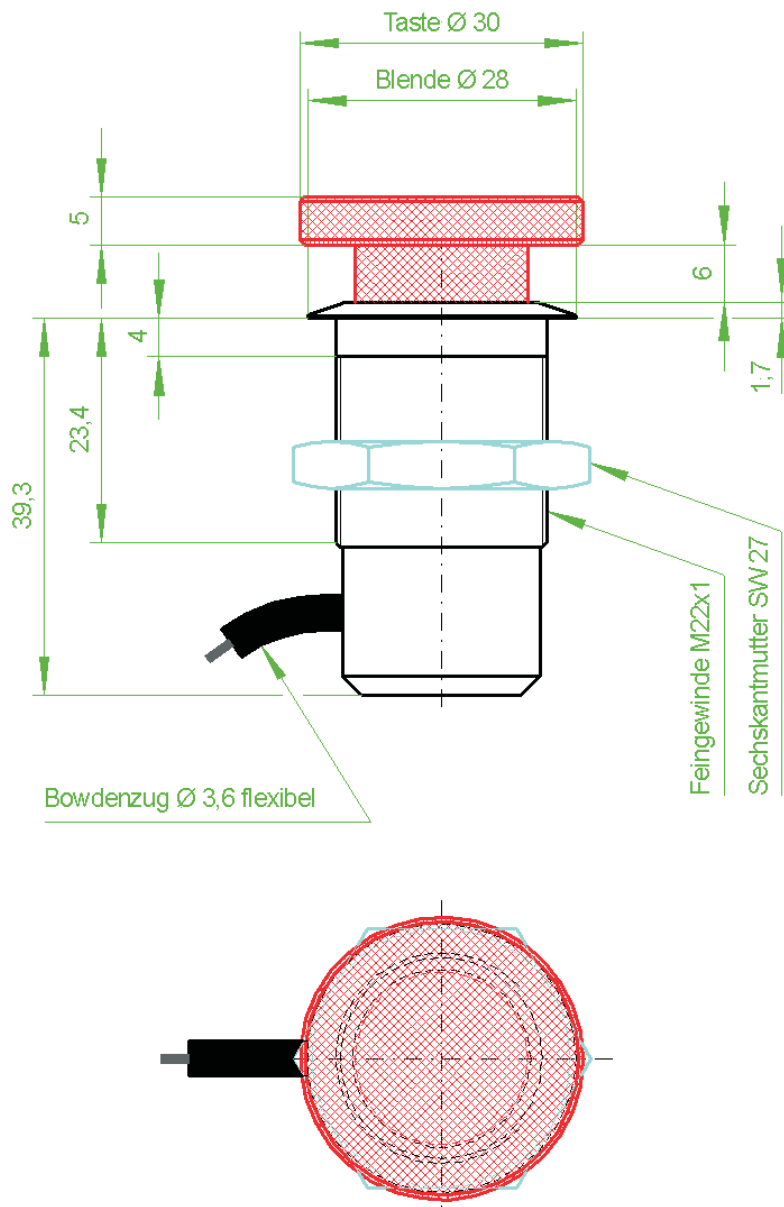

order description: EBT-282218HH-W-
CHROM

MOUNTING DIMENSIONS EBT-322924F-W

dimensions in mm / we reserve the right to make modifications

MOUNTING DIMENSIONS EBT-322924HH-W

dimensions in mm / we reserve the right to make modifications

order description: EBT-252017H-M4

installation dimensions : [see page 43](#)
 material casing/pushbutton : aluminium/aluminium
 colour of casing : anodized aluminium
 black or natural,
 more colours on request
 colour of pushbutton : anodized aluminium:
 black or natural,
 more colours on request
 distance to actuate : 11 mm
 transmission : 1:2
 controllable gas springs : 1
 max. cable force : 400 gramme
 on pushbutton
 length of bowden wire : 25/50/75/100/125/150 cm

order description: EBT-282230HH-W

MOUNTING DIMENSIONS EBT-2822 18HH-W

dimensions in mm / we reserve the right to make modifications

MOUNTING DIMENSIONS EBT-252017H-M4

dimensions in mm / we reserve the right to make modifications

MOUNTING DIMENSIONS EBT-282230HH-W

dimensions in mm / we reserve the right to make modifications

PRICE INQUIRY

Fax-Number +49 (0) 7263 40971-29

Company:

Mrs./Mr.: Phone-No.:

Street: Fax-No.:

Postcode/City: Email: