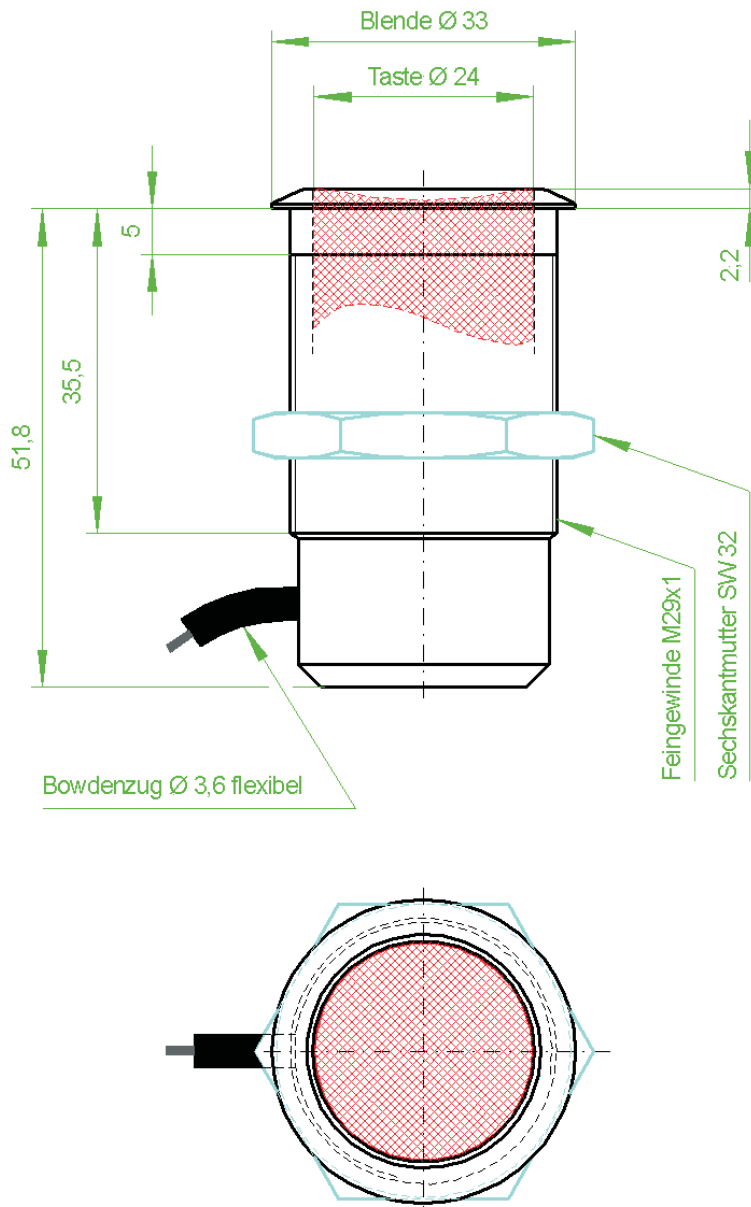

order description: EBT-392924H-W-
CHROM

CORNER BUILT-IN PUSHBUTTON CHROME OVERVIEW

installation dimensions	: see page 40
material casing/pushbutton	: aluminium / aluminium
colour of casing	: chrome
colour of pushbutton	: chrome
distance to actuate	: 6 mm
transmission	: 1:2
controllable gas springs	: 1
max. cable force on button	: 400 gramme
length of bowden wire	: 25/50/75/100/125/150 cm

order description: EBT-282218HH-W-
CHROM

MOUNTING DIMENSIONS EBT-322924F-W

dimensions in mm / we reserve the right to make modifications

MOUNTING DIMENSIONS EBT-322924HH-W

dimensions in mm / we reserve the right to make modifications

MOUNTING DIMENSIONS EBT-322924H-W

dimensions in mm / we reserve the right to make modifications

MOUNTING DIMENSIONS EBT-332924F-W

dimensions in mm / we reserve the right to make modifications

MOUNTING DIMENSIONS EBT-332924HH-W

dimensions in mm / we reserve the right to make modifications

MOUNTING DIMENSIONS EBT-332924H-W

dimensions in mm / we reserve the right to make modifications

MOUNTING DIMENSIONS EBT-392924F-W

dimensions in mm / we reserve the right to make modifications