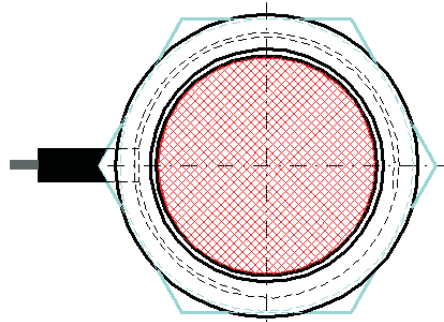

order description: EBT-282218HH-W-
CHROM

MOUNTING DIMENSIONS EBT-322924F-W

dimensions in mm / we reserve the right to make modifications

MOUNTING DIMENSIONS EBT-322924HH-W

dimensions in mm / we reserve the right to make modifications

MOUNTING DIMENSIONS EBT-322924H-W

dimensions in mm / we reserve the right to make modifications

MOUNTING DIMENSIONS EBT-332924F-W

dimensions in mm / we reserve the right to make modifications

MOUNTING DIMENSIONS EBT-332924HH-W