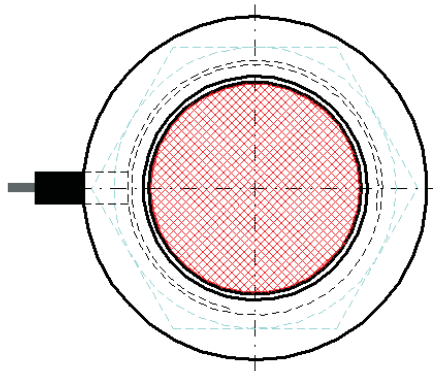

MOUNTING DIMENSIONS EBT-392924H-W

dimensions in mm / we reserve the right to make modifications