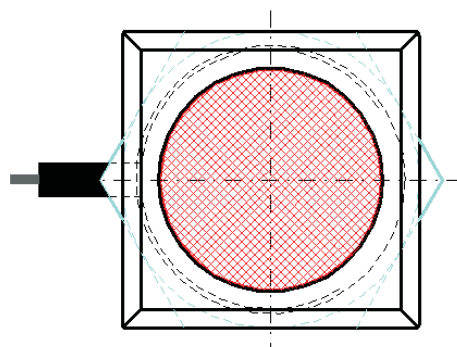

MOUNTING DIMENSIONS EBT-322924H-W

dimensions in mm / we reserve the right to make modifications